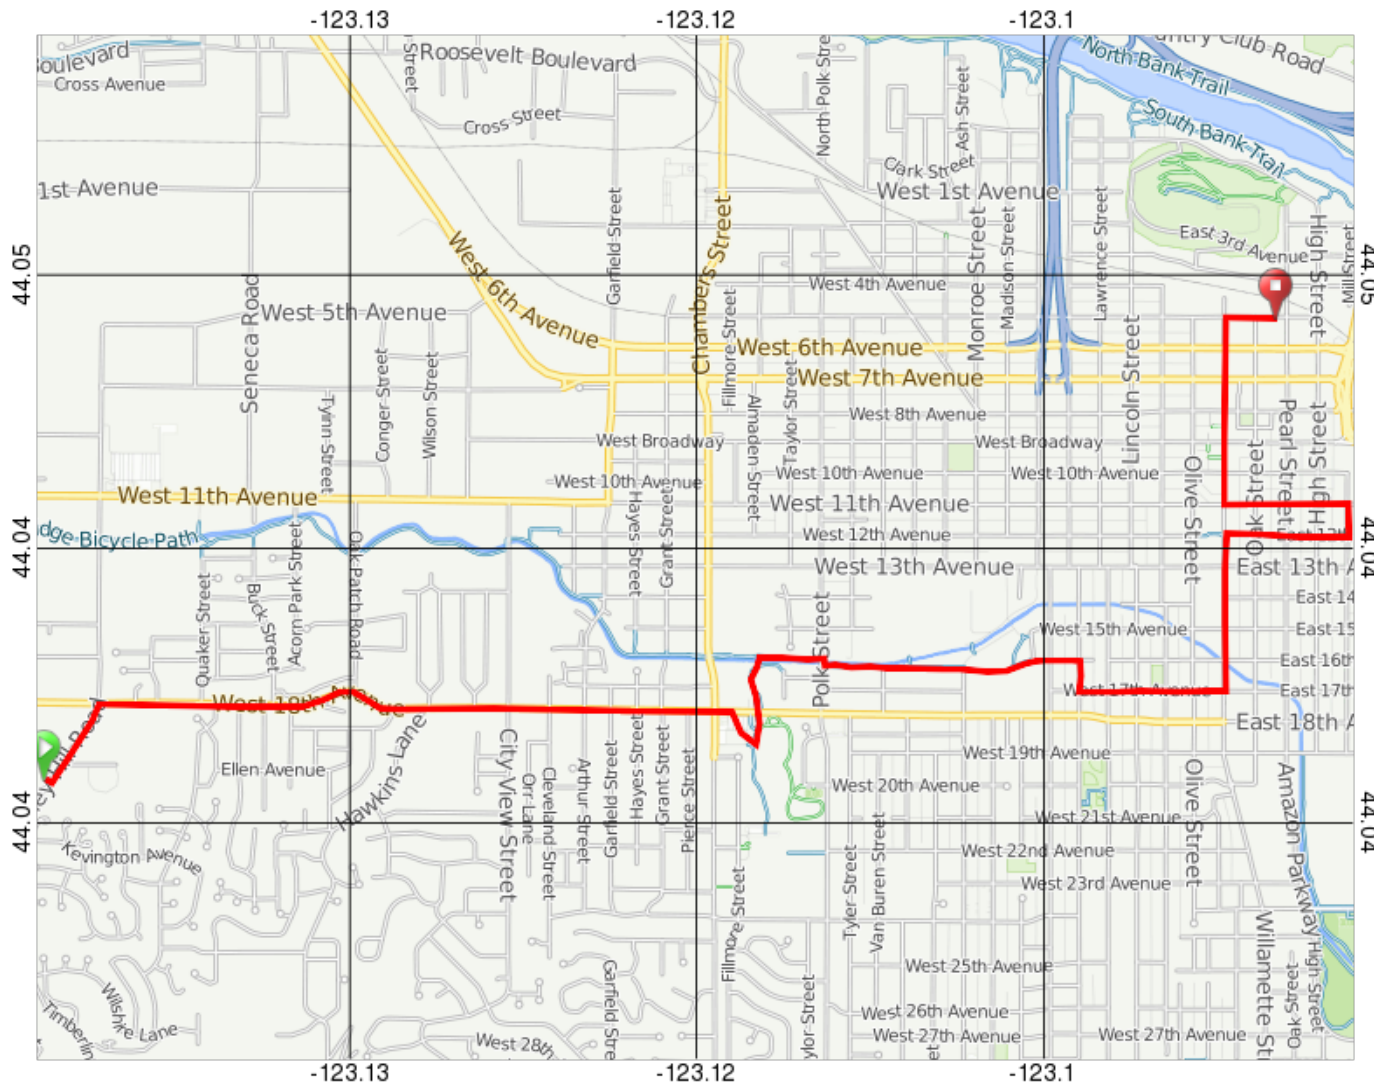

The Ride of Silence

Distance: 5.0 mi
Elevation: + 88 / - 75 ft
Pavement: normal pavement
Good For: cycling